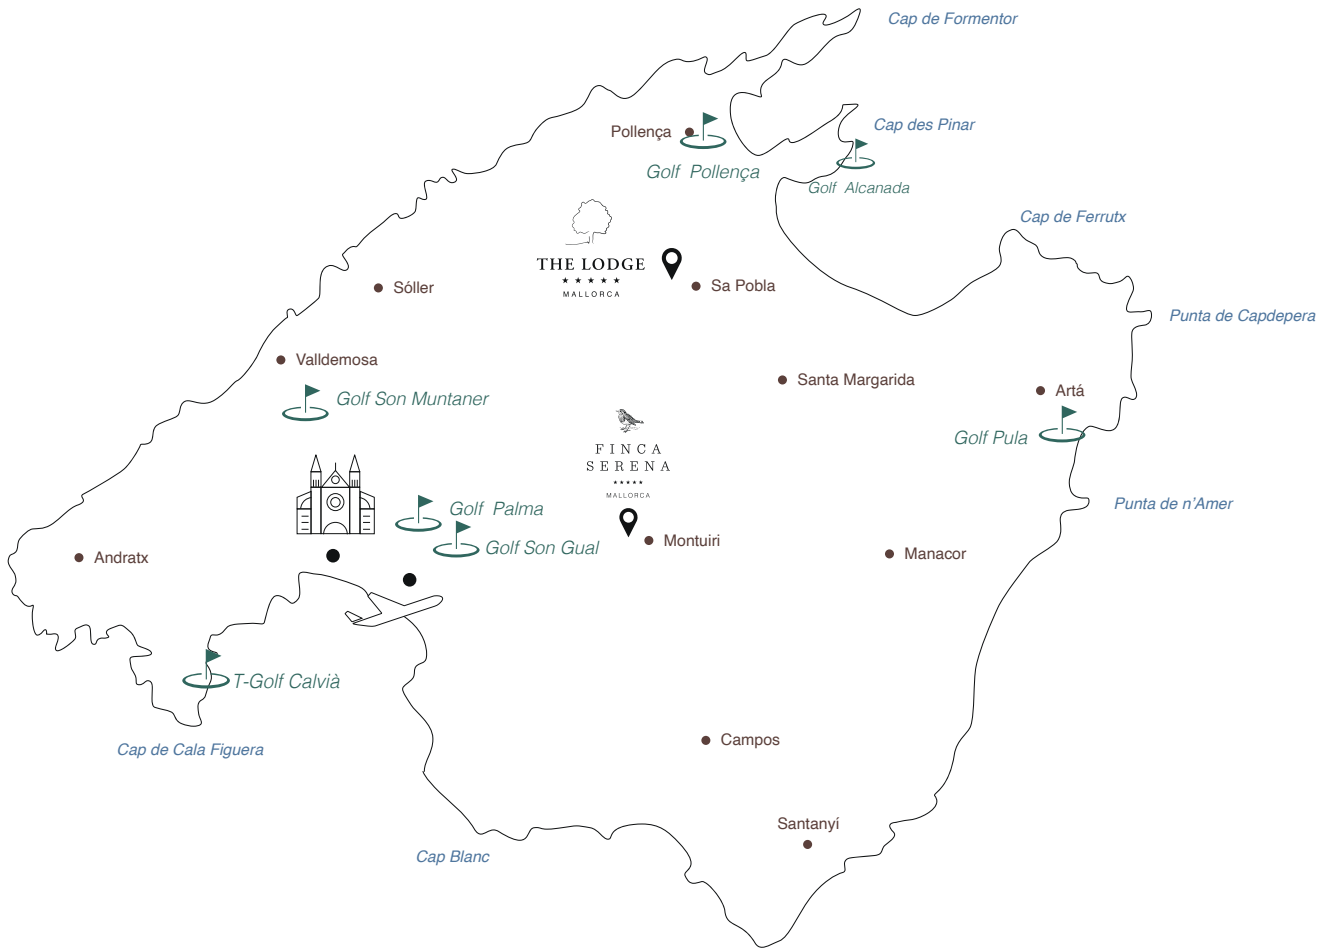

GOLF

MALLORCA

FINCA
SERENA

MALLORCA

THE LODGE

MALLORCA

COURSE LOCATIONS

CLUB DE GOLF ALCANADA

HOLES	DIFFICULTY	PRICE	DISTANCE
18 Holes	Challenging	€€€	48 Km Finca Serena Mallorca 17 Km The Lodge Mallorca

- ▶ The only golf course in Mallorca located next to the sea. Spectacular views along the whole course, especially of the Alcudia lighthouse. The golf course is harmoniously integrated into the natural environment.
- ▶ The Mediterranean golf experience
- ▶ Course designed by Robert Trent Jones Jr.
- ▶ Major competitions have been held on this course: Final of the Challenge Tour 2022 and the Copa del Rey amateur tournament.
- ▶ Member of World of Leading Golf
- ▶ Ranked 4th in the Spain Leading Golf Courses guide.
- ▶ Ranked 16th in the Top 100 Golf Courses of Spain Guide.
- ▶ Among the top 5 best golf courses in the Balearic Islands.