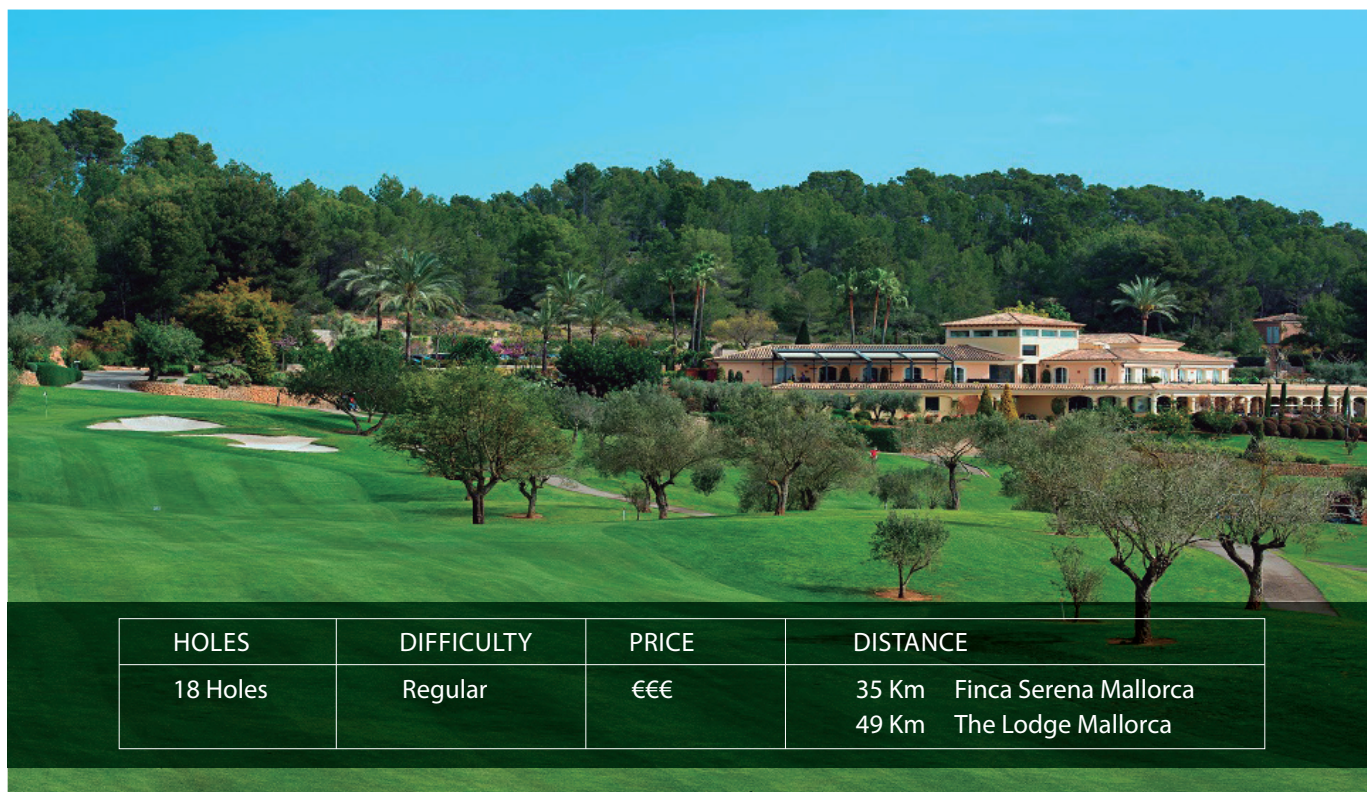

EXPERT TIPS:

Xavi Puig
Professional player and member of the
Golf Federation of the Balearic Islands

Buggy recommended.

ARABELLA GOLF SON MUNTANER

HOLES	DIFFICULTY	PRICE	DISTANCE
18 Holes	Regular	€€€	35 Km Finca Serena Mallorca 49 Km The Lodge Mallorca