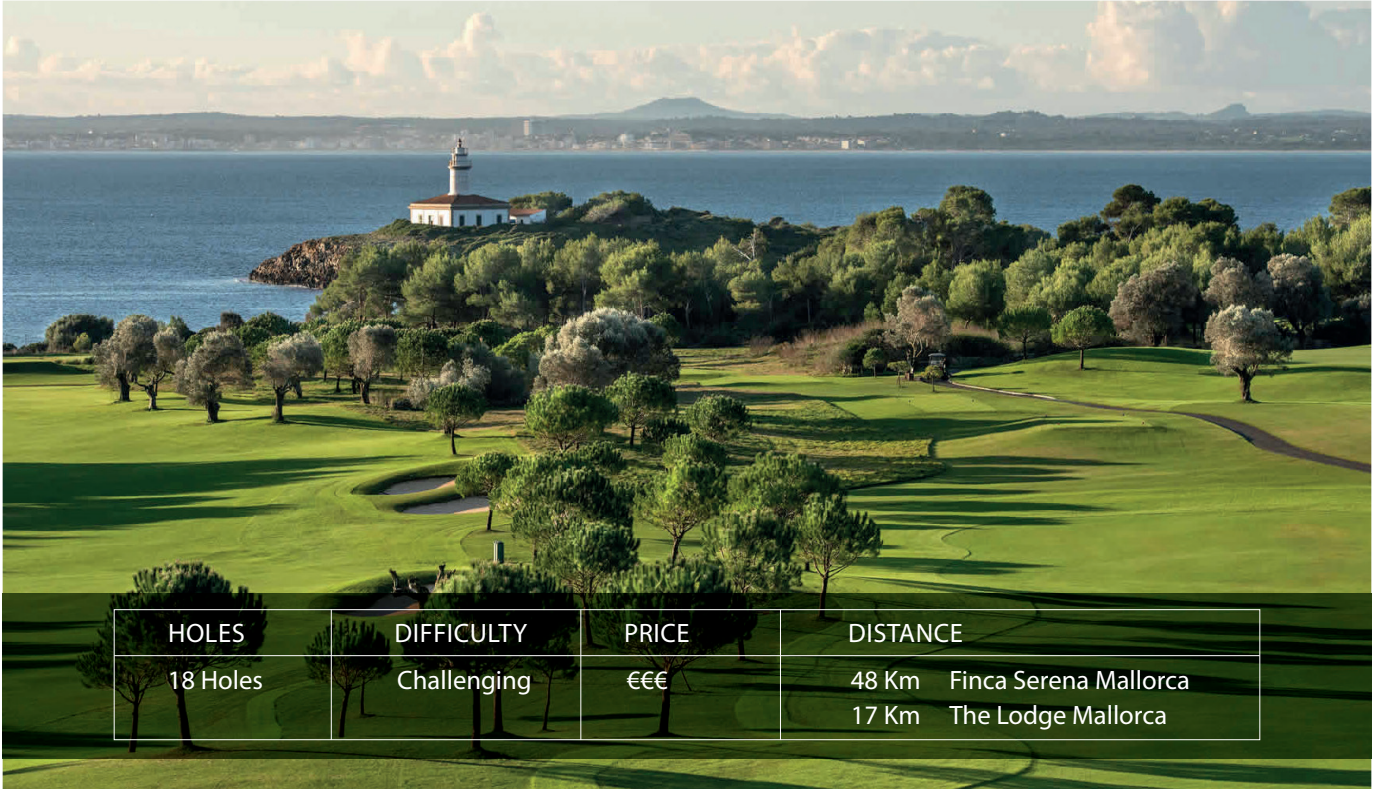

GOLF

MALLORCA

FINCA
SERENA

MALLORCA

THE LODGE

MALLORCA

COURSE LOCATIONS

CLUB DE GOLF ALCANADA

HOLES	DIFFICULTY	PRICE	DISTANCE
18 Holes	Challenging	€€€	48 Km Finca Serena Mallorca 17 Km The Lodge Mallorca

- ▶ The only golf course in Mallorca located next to the sea. Spectacular views along the whole course, especially of the Alcudia lighthouse. The golf course is harmoniously integrated into the natural environment.
- ▶ The Mediterranean golf experience
- ▶ Course designed by Robert Trent Jones Jr.
- ▶ Major competitions have been held on this course: Final of the Challenge Tour 2022 and the Copa del Rey amateur tournament.
- ▶ Member of World of Leading Golf
- ▶ Ranked 4th in the Spain Leading Golf Courses guide.
- ▶ Ranked 16th in the Top 100 Golf Courses of Spain Guide.
- ▶ Among the top 5 best golf courses in the Balearic Islands.